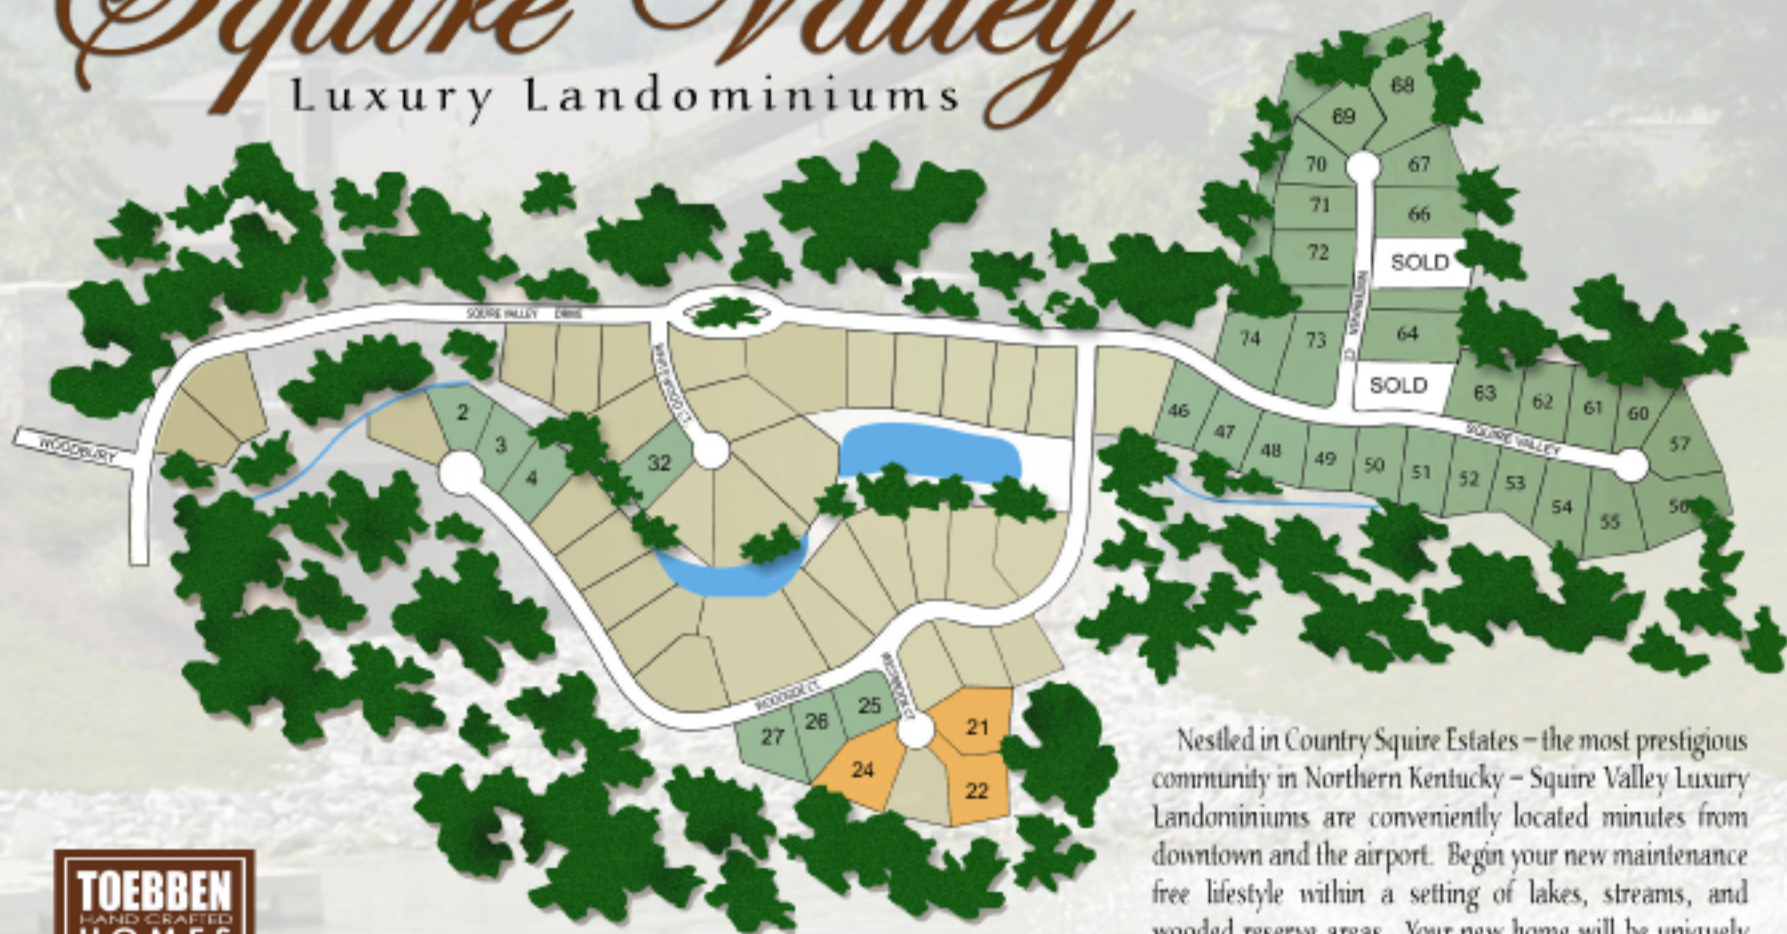

# Squire Valley

## Luxury Landominiums

Toeppen Builders [www.toebben.com](http://www.toebben.com) (859) 331-1560

- Lots already purchased in this final phase.
- Market Homes under construction.
- New section now open, available homesites in final phase.

Nestled in Country Squire Estates – the most prestigious community in Northern Kentucky – Squire Valley Luxury Landominiums are conveniently located minutes from downtown and the airport. Begin your new maintenance free lifestyle within a setting of lakes, streams, and wooded reserve areas. Your new home will be uniquely designed in harmony with the land plus every Toeppen built home incorporates the finest, hand-crafted quality features. You'll also enjoy a clubhouse, pool, and tennis courts. These custom homes start at \$350,000.