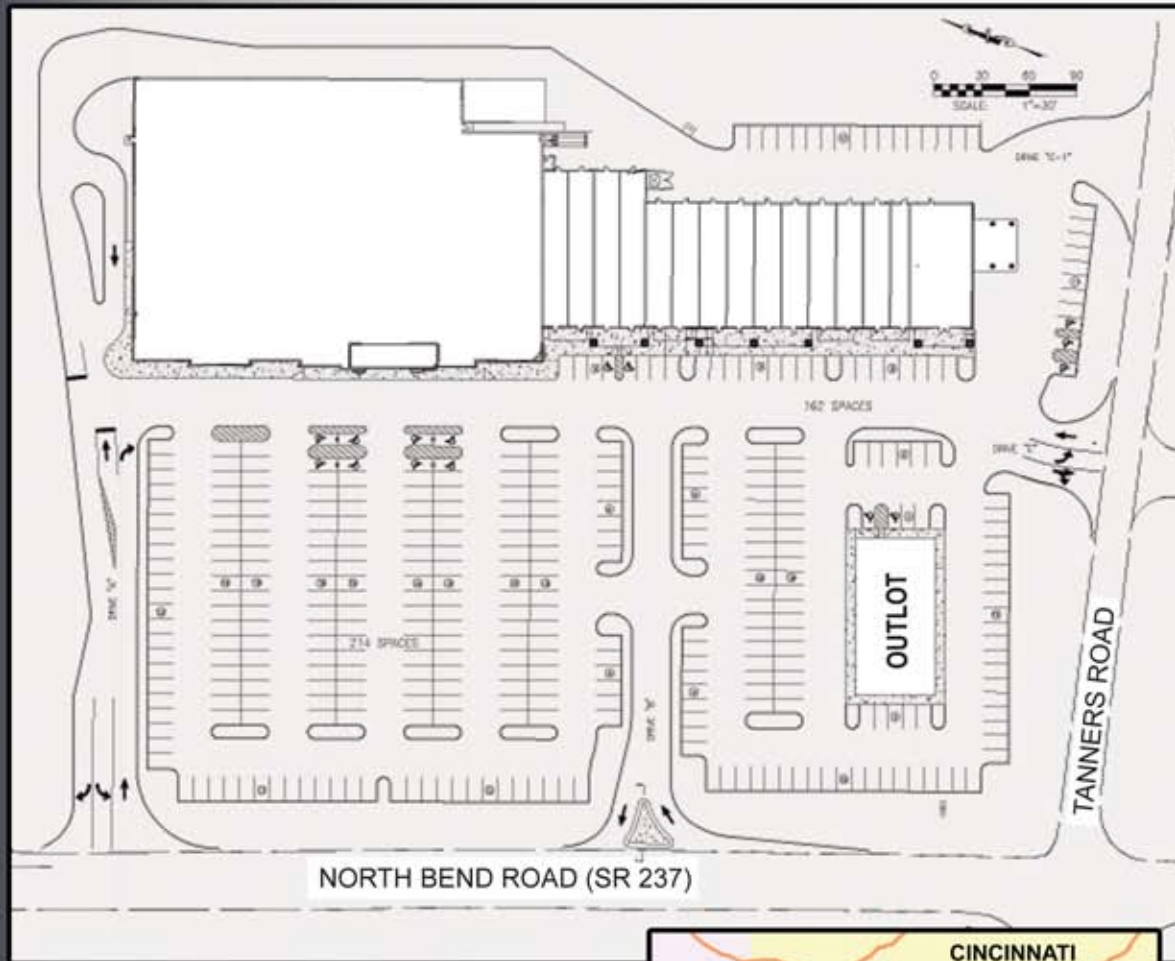

North Bend Square

Address:

North Bend Square, Corner of
Tanners & North Bend Road
Hebron, KY 41048

Leasable Area:

See website for various spaces:
www.toebben.com/NorthBend

Amenities:

Anchor is Remke Grocery
Abundant on-site parking
Close to airport & I-275

Contact:

Larry Rytel
Vice President of Leasing
Toebben Companies
541 Buttermilk Pike, Suite 104
Crescent Springs, KY 41017
859-331-1560, extension 19
lrytel@toebben.com

Directions:

From I-75/71 take I-275 west to Hebron. After passing the airport, exit on State Route 237 (North Bend Road) and head north. Go less than one mile. The North Bend Square Shopping Center is on the NE corner of the intersection of North Bend Road and Tanners Road.