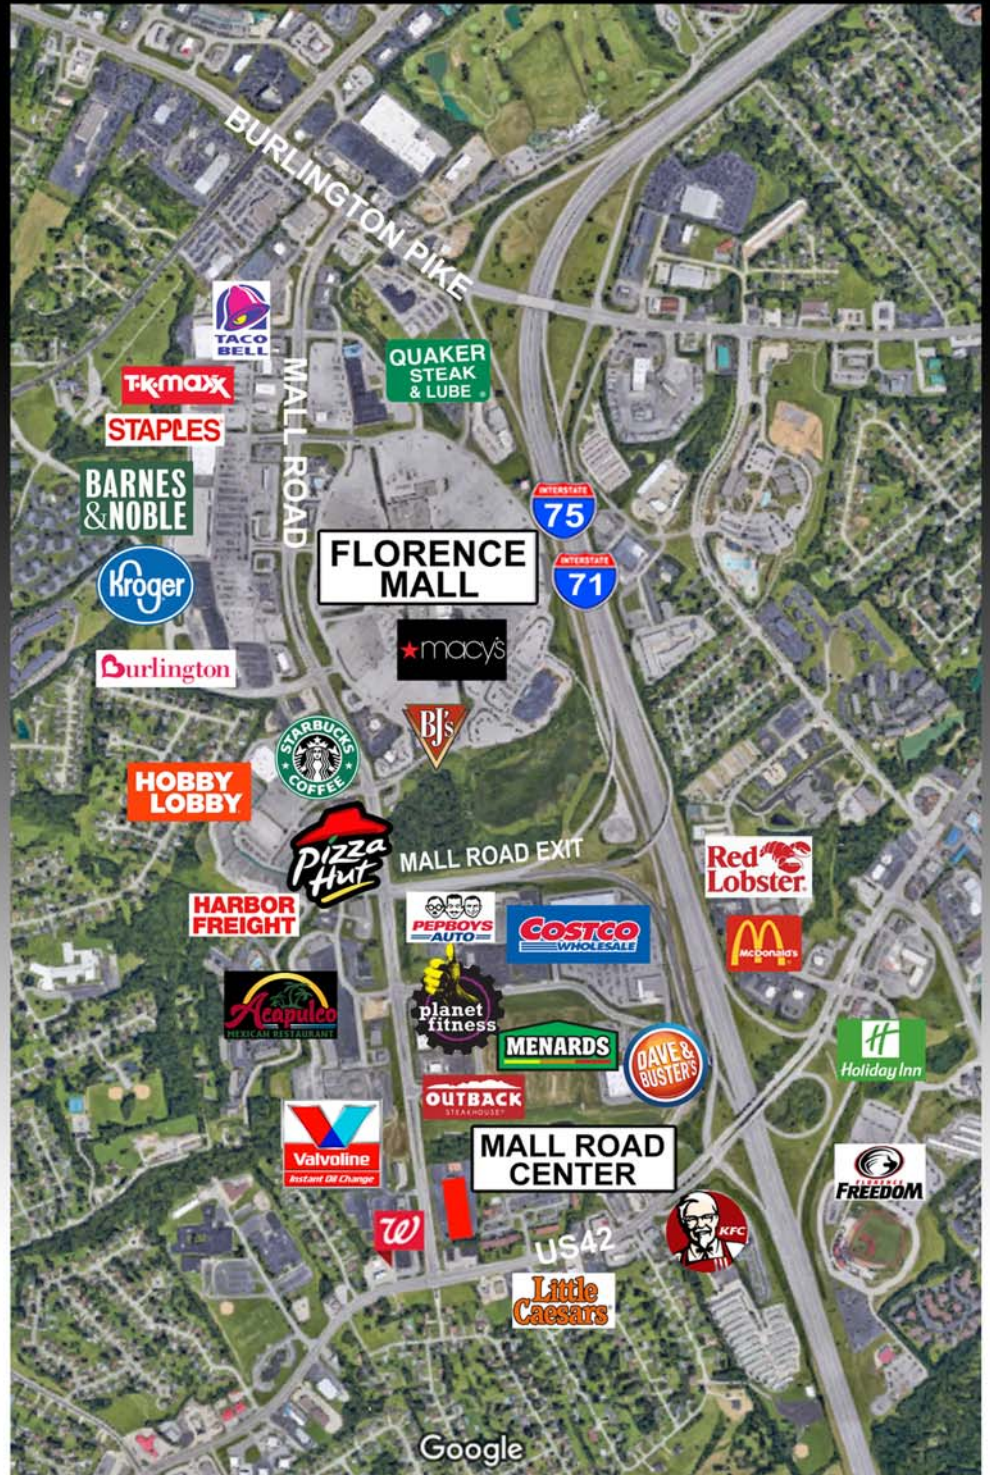

Mall Road Center

Address:

8172 Mall Road
Florence, KY 41042
Corner of US 42 & Mall Road

Leasable Area:

Retail/service space on 1st floor
Office space on 2nd floor
See website for latest availability
www.toebben.com/mall-road
Spaces divisible

Highlights:

1/4 mile from Florence Mall
Prime office or retail location
Abundant, on-site parking
Quick access to I-75/71
5 minutes to anywhere in Boone County

Contact:

Larry Rytel
Vice President of Leasing
Office: 859-331-1560
Cell: 513-265-6912
lrytel@toebben.com