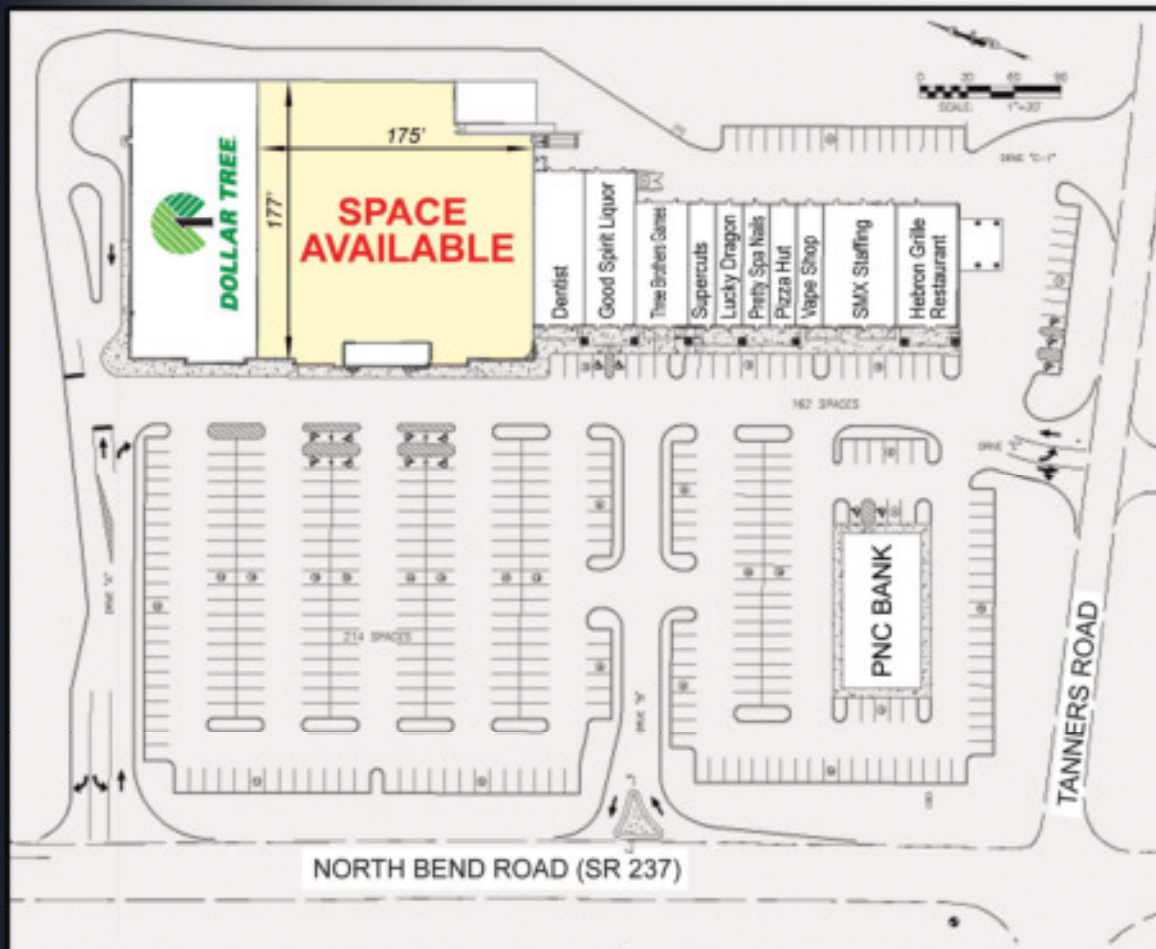

North Bend Square

Address:

North Bend Square
1960 North Bend
Hebron KY 41048

Leasable Area:

See website for various spaces:
www.toebben.com/NorthBend

Building Highlights:

- Anchor Space Available
- Abundant pull-up parking, highly visible from road
- Pylon sign with electronic reader board
- 1/4 mile from Interstate I-275 interchange
- Located on SR 237, one exit west of the Greater Cincinnati Airport
- Surrounded by fast growing residential and commercial properties

Contact:

Larry Rytel
Toebben Ltd.
Office: 859-331-1560
Cell: 513-265-6912
lrytel@toebben.com

Directions:

From I-75/71 take I-275 west to Hebron. After passing the airport, exit onto State Route 237 (North Bend Road) heading north. Go less than one mile. The North Bend Square Shopping Center is on the NE corner of the intersection of North Bend Road and Tanners Road.